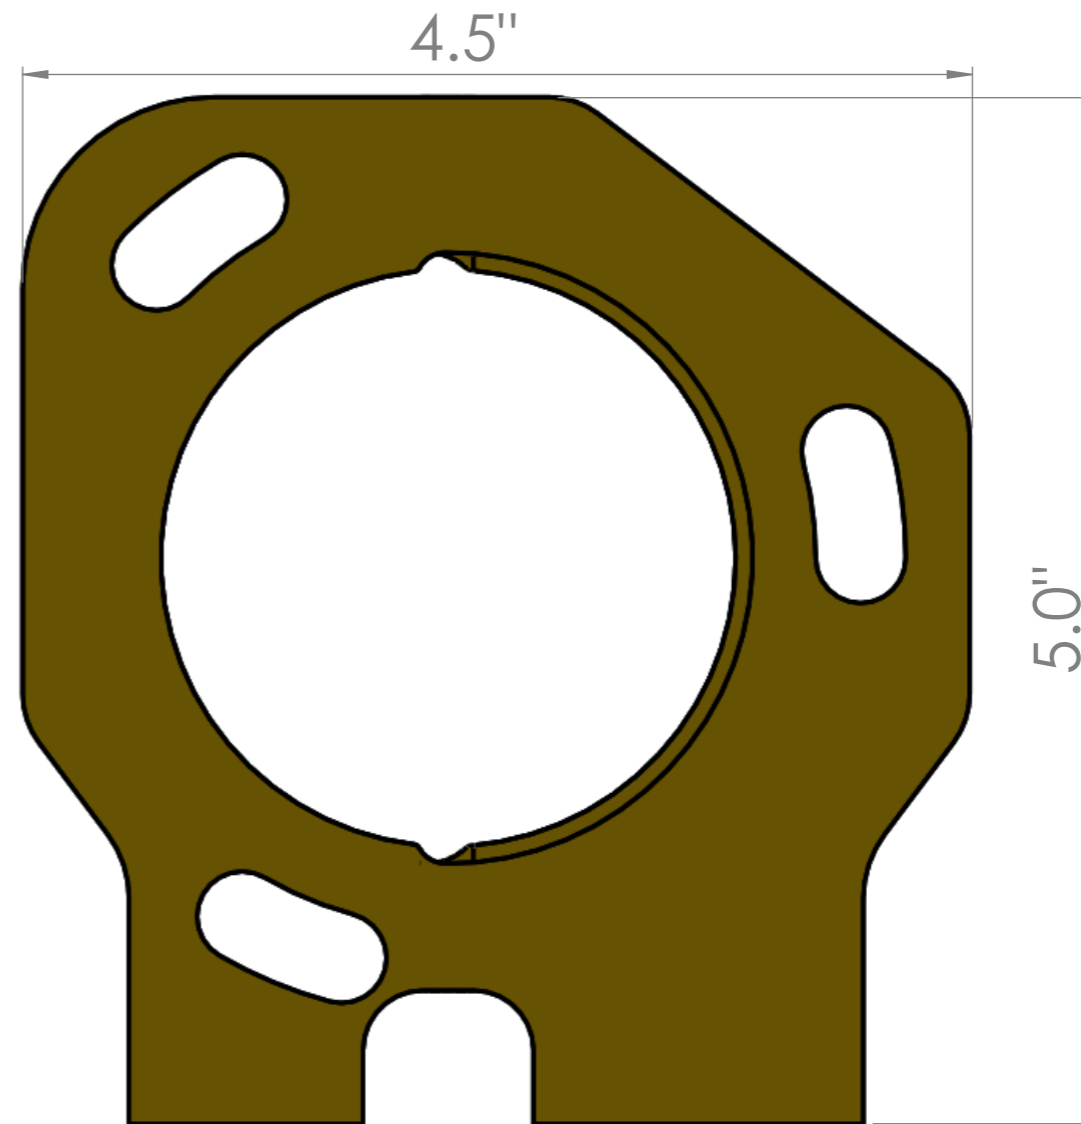

# Drawing NOT to scale

Information should only be used as a reference.

[www.RaceReadyPerformance.com](http://www.RaceReadyPerformance.com)

Technical Support : 817-717-1565

DO NOT SCALE DRAWING	
TITLE:	
DWG NO.	BodyPlates
	A3