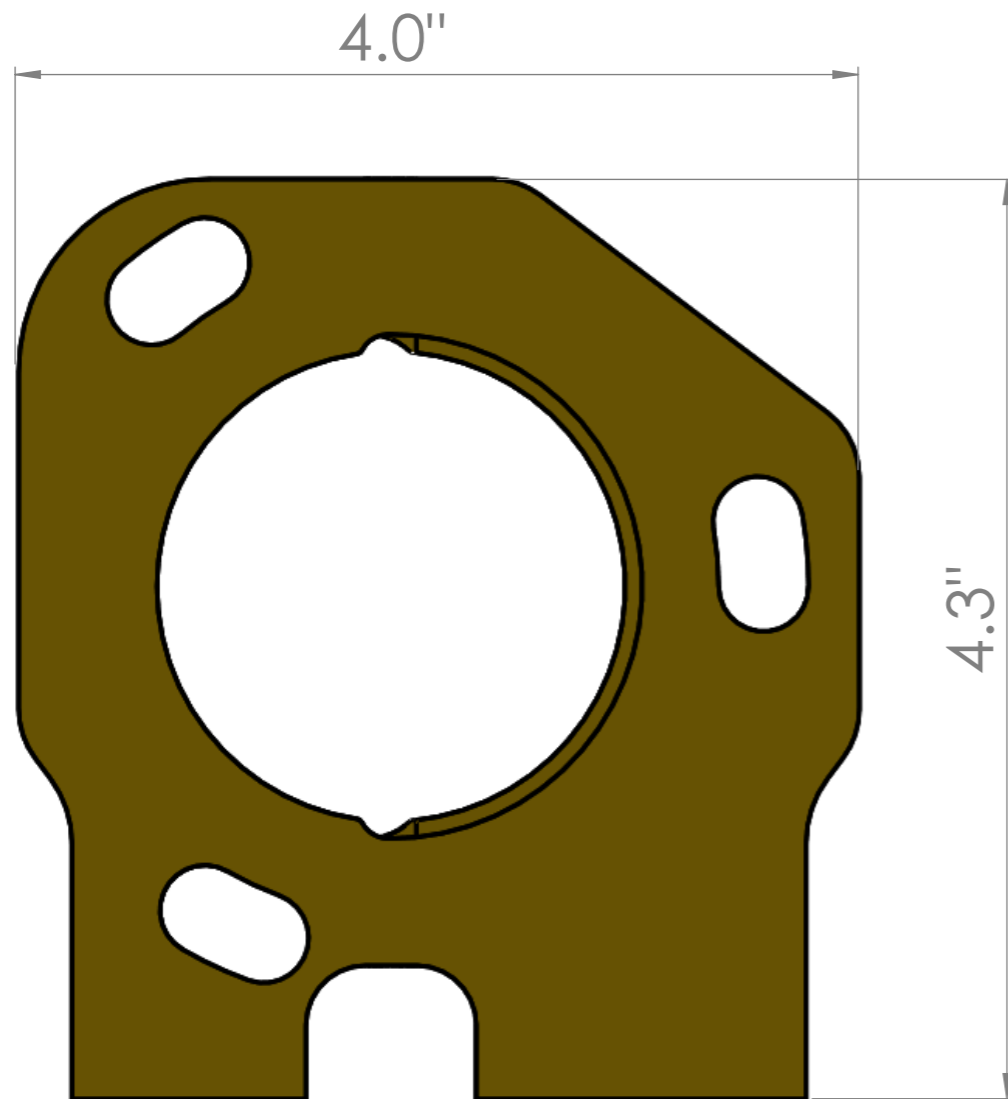

# Drawing NOT to scale

Information should only be used as a reference.

[www.RaceReadyPerformance.com](http://www.RaceReadyPerformance.com)

Technical Support : 817-717-1565

DO NOT SCALE DRAWING	
TITLE:	
DWG NO.	BodyPlates
	A3